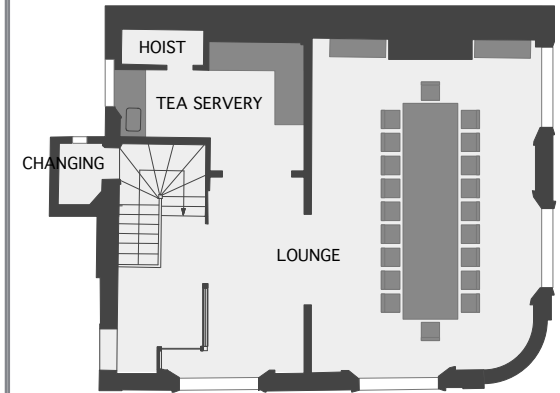

FLOOR PLANS

The Phene
9 Phene Street, London SW3 5NY
07825 564 611
events@thephene.com
www.thephene.com

Ground floor: Conservatory, deli, bar and Gardens

First floor: Lounge (Seating Option 1)

First floor: Lounge (Seating Option 2)

First floor: Lounge (Drinks Party Option 3)