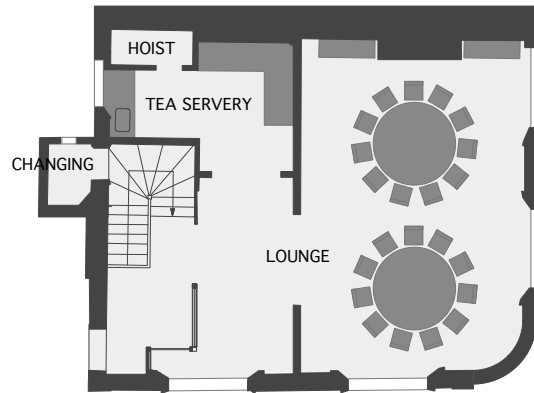

FLOOR PLANS

The Phene
9 Phene Street, London SW3 5NY
07825 564 611
events@thephene.com
www.thephene.com

Ground floor: Conservatory, deli, bar and Gardens

First floor: Lounge (Seating Option 1)

First floor: Lounge (Seating Option 2)

First floor: Lounge (Drinks Party Option 3)